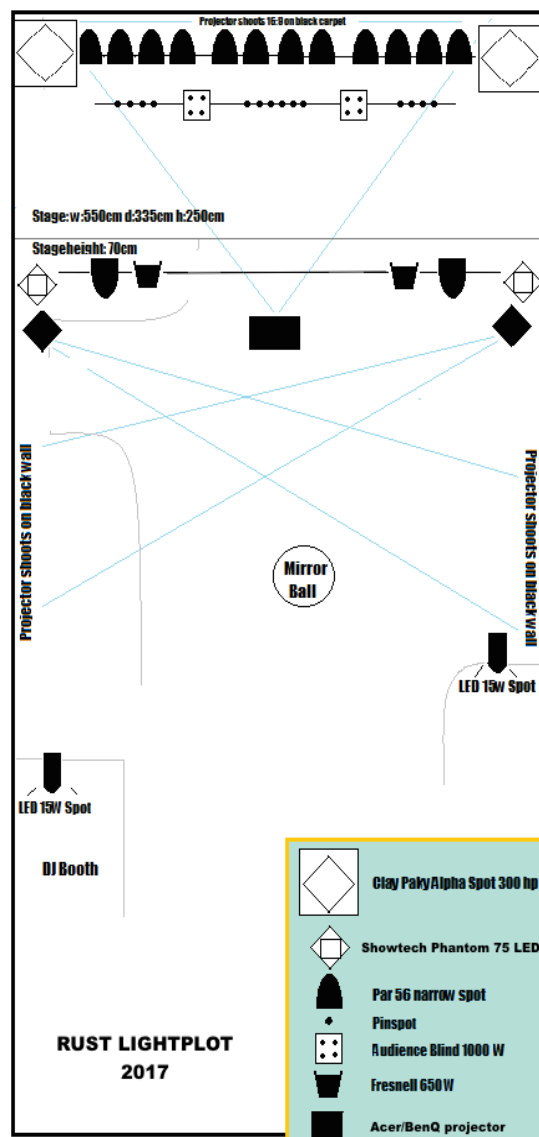

HAZER

1 x Smoke Factory Tour Hazer II
Positioned at FOH.

LUMINARIES

2 x Showtech Phantom 75 LED moving heads

4 x Lightline 250

12 x par 56 cans (backlight)

2 x audience blind 1000x

2 x fresnell 650w. (front)

5 x Stairville Octostrips LED RGB bars installed in ceiling

EXTRAS (available for installment)

We have a few extra parcans (both short- and longnosed) – let us know if and how many you need.

LIGHTPLOT