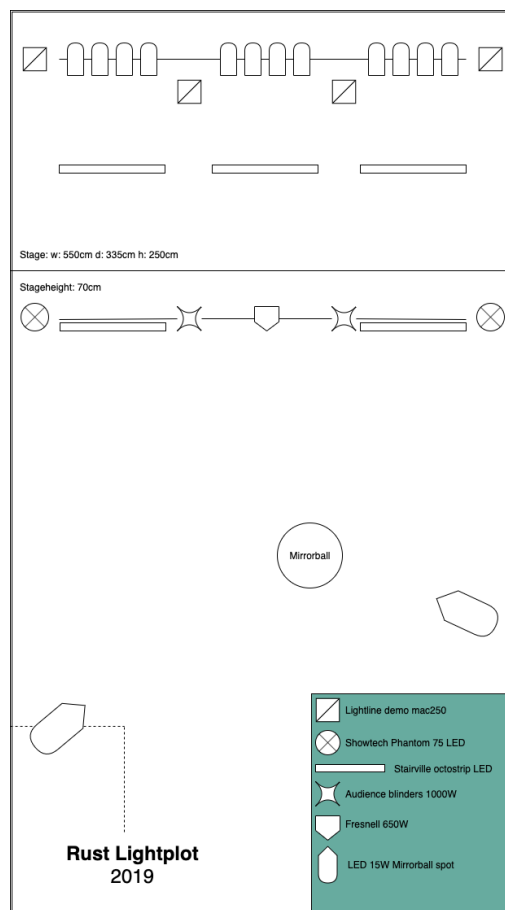

LIGHTS

DESK

ChamSys MagicQ MQ40 Compact

DIMMERS

2 x PULSAR (12 x 10 amp) Datapak III

HAZER

1 x Smoke Factory Tour Hazer II
Positioned at FOH.

LUMINARIES

2 x Showtech Phantom 75 LED moving heads

4 x Lightline demo mac250

12 x par 56 cans (backlight)

2 x audience blind 1000x

2 x fresnell 650w. (front)

5 x Stairville Octostrips LED RGB bars installed in ceiling

EXTRAS (available for installment)

We have a few extra parcans (both short- and longnosed) – let us know if and how many you need.

LIGHTPLOT